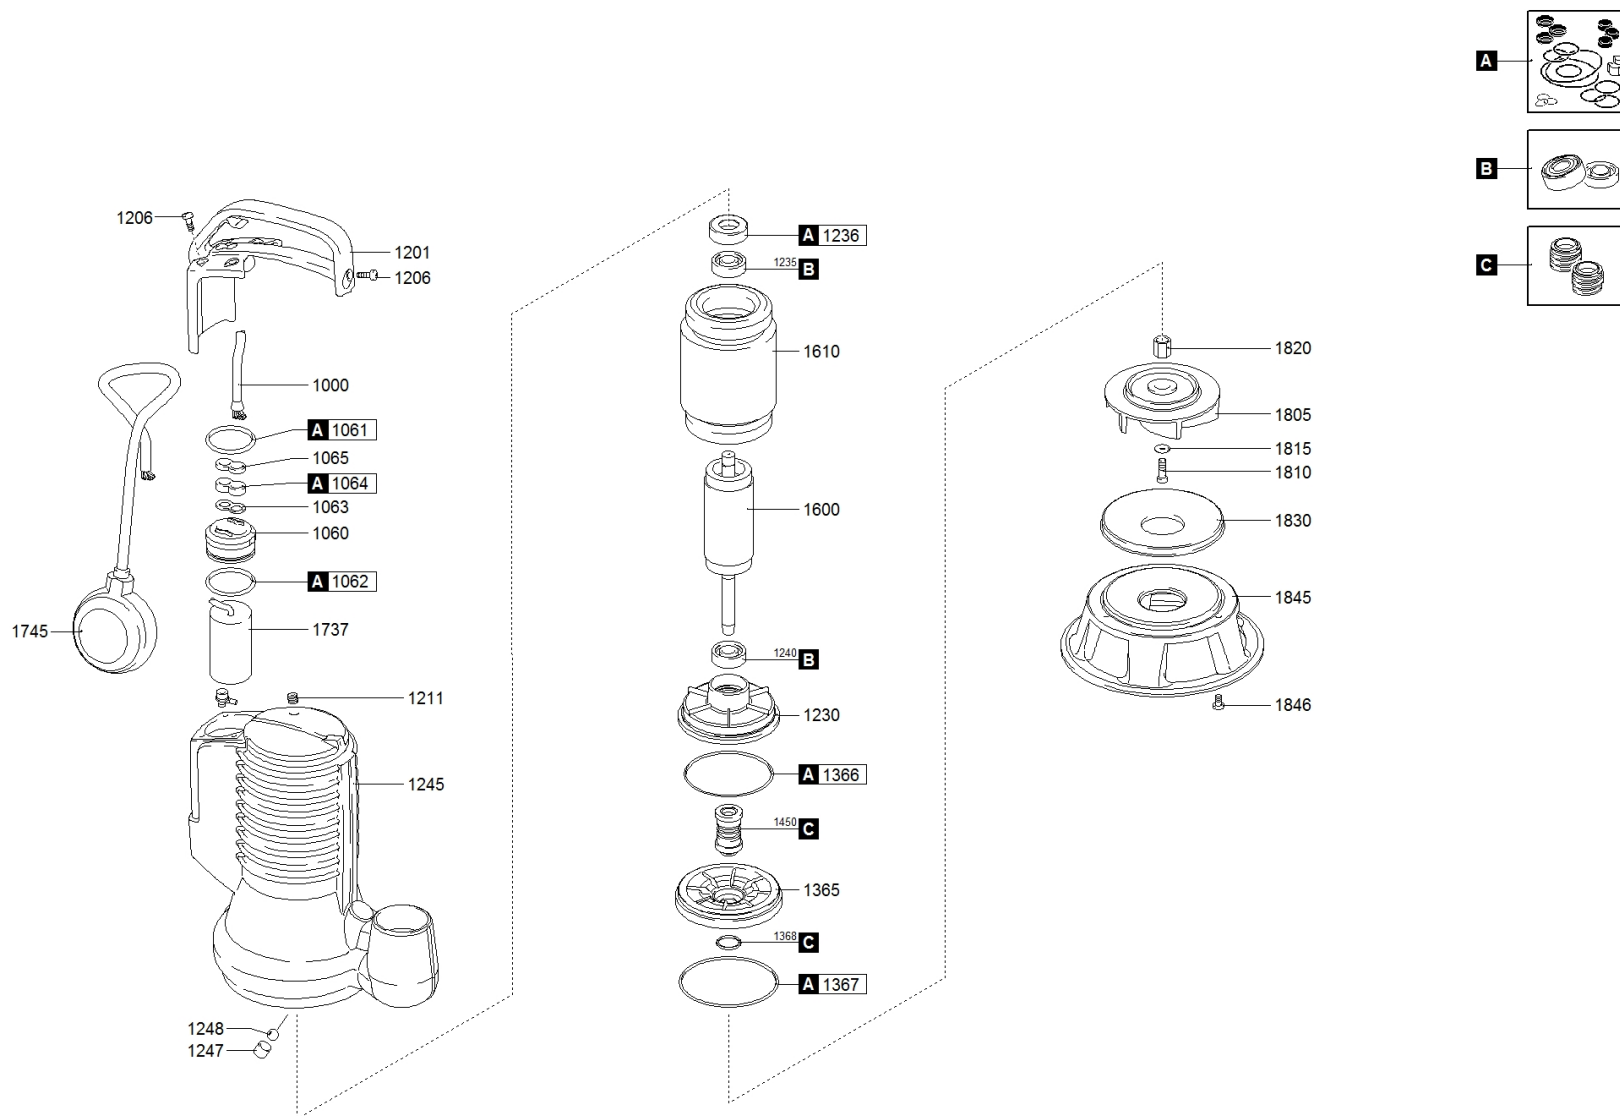

water solutions

ZENO
SPARE PARTS

1050.011 - DGBLUE 40/2/G40V A1BM5 NPTGB41U23NW0CX

Blue 90
DG G40V 01A

water solutions

1050.011 - DGBLUE 40/2/G40V A1BM5 NPTGB41U23NW0CX

		Code		Description		Q.ty	Price (€)
A		601008001		GASKETS KIT	801156	1	
C		602008011		MECHANICAL SEALS KIT	802762	1	
B		604008301		BEARINGS KIT		1	
1000		250102304010200000		POWER CABLE		1	
1060		239768026156		HOLDER [CABLE GLAND]	805885	1	
1061		271770412835300000		UPPER GASKET - HOLDER [CABLE GLAND]	711030	1	
1062		271770040952620000		LOWER GASKET - HOLDER [CABLE GLAND]		1	
1063		235467024279		CABLE STOP		1	
1063		2732001100000		CABLE STOP		1	
1064		235678024236		RUBBER GASKET	711017	1	
1065		235467024241		CABLE GLAND	805884	1	
1201		235360424137		CABLE GLAND HANDLE	804983	1	
1206		270830510140400000		SCREW [CABLE GLAND HANDLE >> COVER]		5	
1211		270139510104000000		CAP [TIGHTNESS TEST]	802099	1	
1230		230556223465		LOWER BEARING HOLDER		1	
1235		2729062010200000		UPPER BEARING	711365	1	
1236		238579023531		RUBBER PROTECTION [UPPER BEARING]		1	
1240		2729062010200000		LOWER BEARING	711365	1	
1245		231016224960		MOTOR CASE		1	
1365		2391000015023462		MECHANICAL SEAL FLANGE		1	
1366		271770088035000000		GASKET [LOWER BEARING HOLDER >> MECHANICAL SEAL FLANGE]		1	
1367		271770108026000000		GASKET [MECHANICAL SEAL FLANGE >> BASE]		1	
1368		237970100160600000		V-RING [MECHANICAL SEAL FLANGE]		1	
1450		230005060120000000		MECHANICAL SEAL		1	
1600		230233611023477		SHAFT WITH ROTOR		1	
1610		231101101001000000		WOUND STATOR	802372	1	
1737		2517004000000		CAPACITOR	711020	1	
1745		254500405100001		FLOAT SWITCH		1	
1805		21416400580523798		IMPELLER	711173	1	
1810		270830510200400000		LOCKING IMPELLER	711026	1	
1815		270530202073000000		LOCKING WASHER [IMPELLER]		1	
1820		2307405623457		BUSH [IMPELLER]		1	
1845		2145611323900		BASE	711171	1	
1846		270830510100400000		SCREW [BASE >> MOTOR CASE]		3	